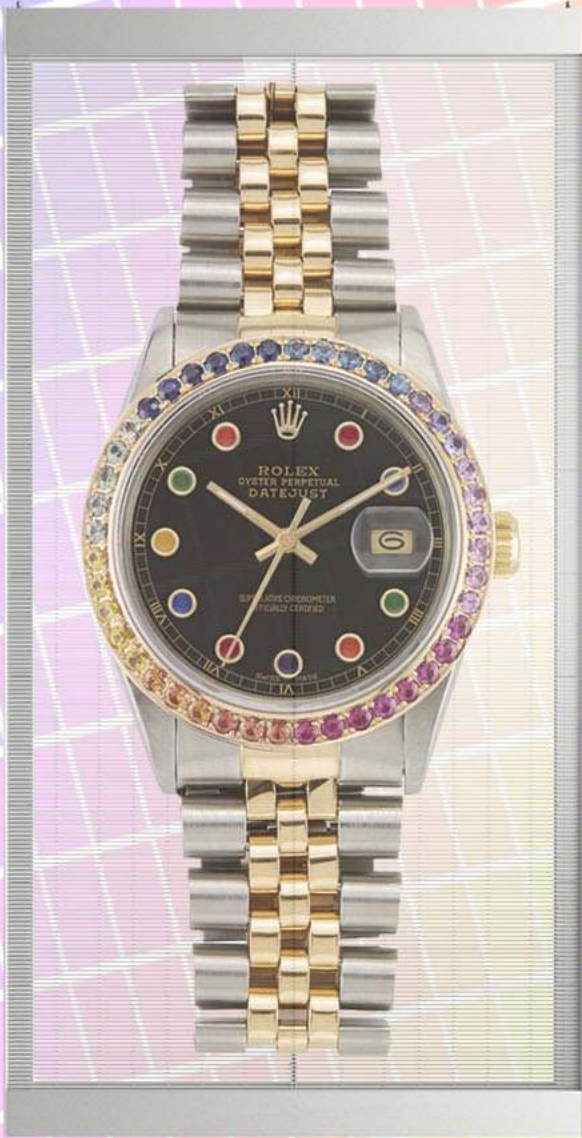

# Transparent LED BeTerrific TECH

The Transparent LED Poster is designed for maximum transparency and high resolution. It is a perfect fit for high impact retail stores, flagships, shopping malls, and other premium locations. These eye-catching installations are mainly used for window fronts, sliding doors, wall partitions and other market verticals.

## A Screen for Every Scene

- > Brightness for low light to full daylight settings
- > Transparency from 60% to 90%
- > A variety of sizes from 32" x 19" and up
- > Pixel spacing from 2.6mm for close viewing to 15.6mm for projecting across wide distances
- > Full size plug-n-play screens or modular panels for custom builds in a variety of shapes
- > Display any combination of text, images and video to suit your needs